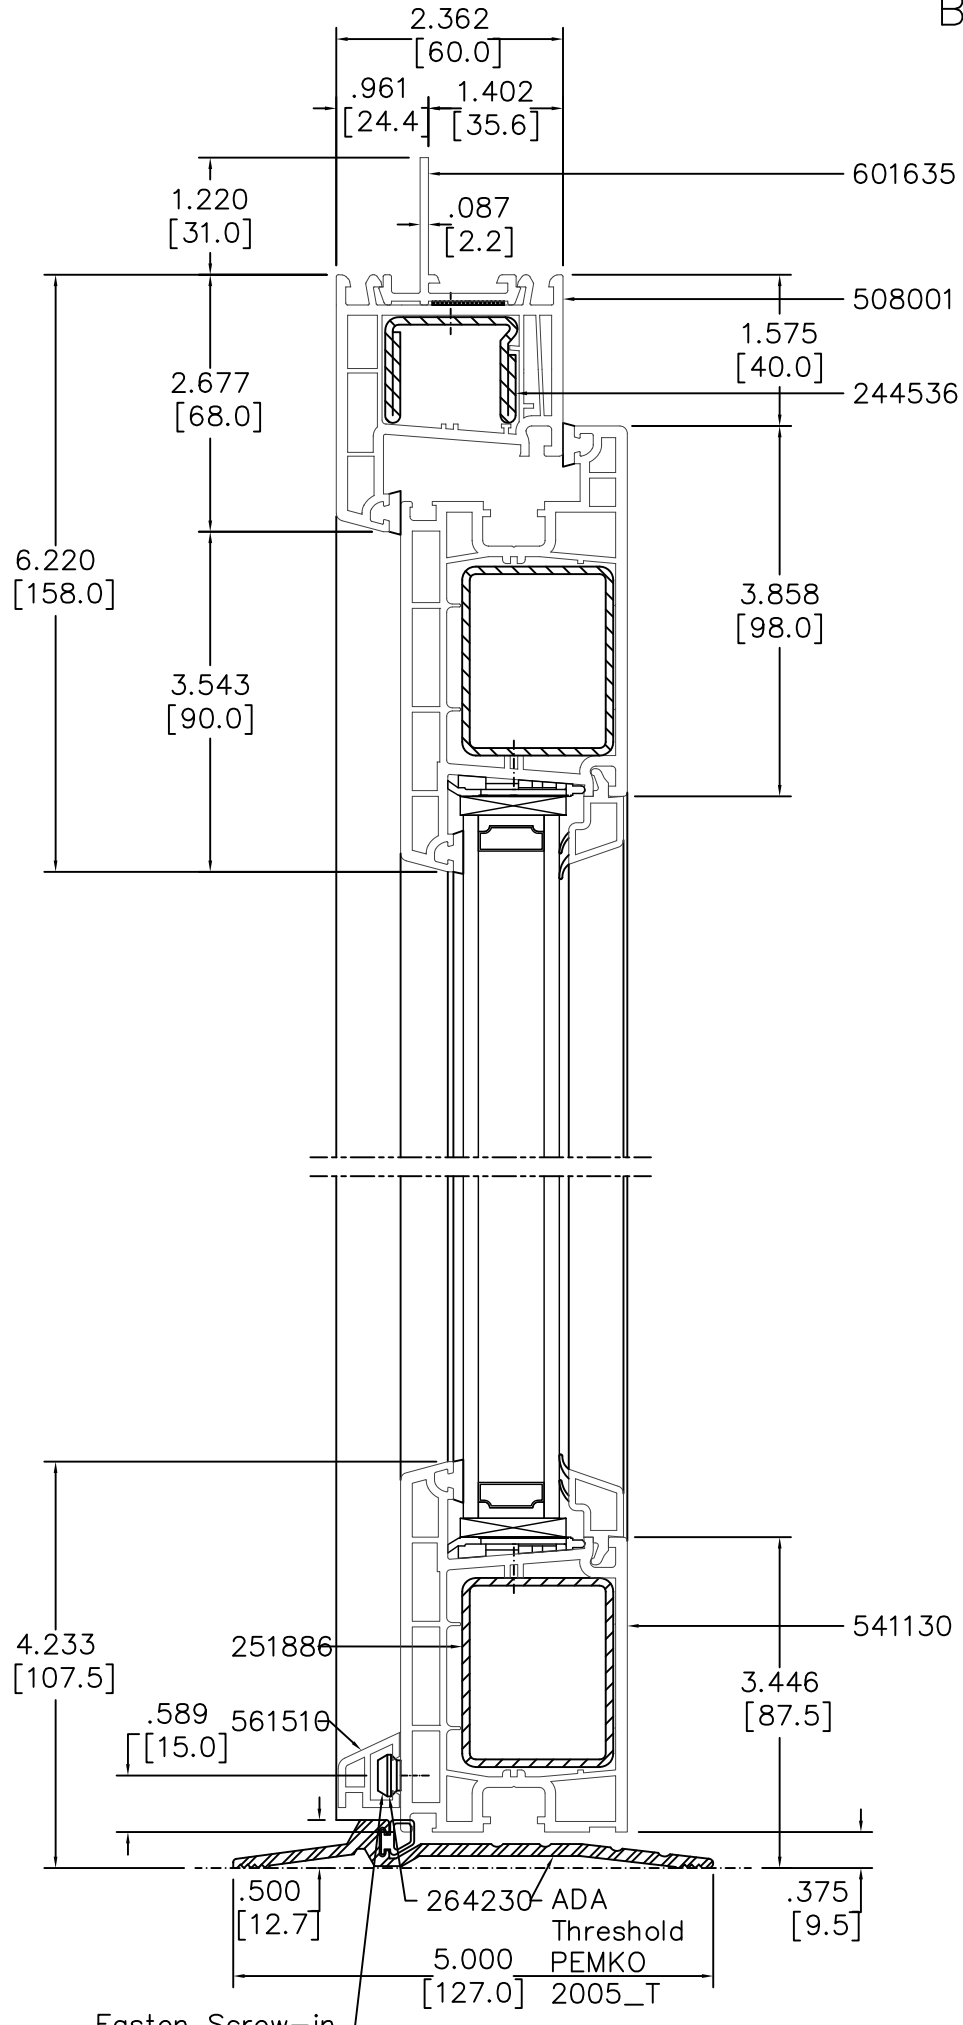

Section:  
B-B

Section:  
A-A

	System: 4500 SERIES		
	Title: Single In-Swing Door use EU Frame Snap on Nail-Fin, Sash Z98 and ADA-Threshold		
STARR WINDOWS & DOORS INC. 214 STARR ST. BROOKLYN NY, 11237 WWW.STARRWIN.COM	Date:	Scale:	Drawn by:
	Drawing No.:	SN:	Rev.:
	©		