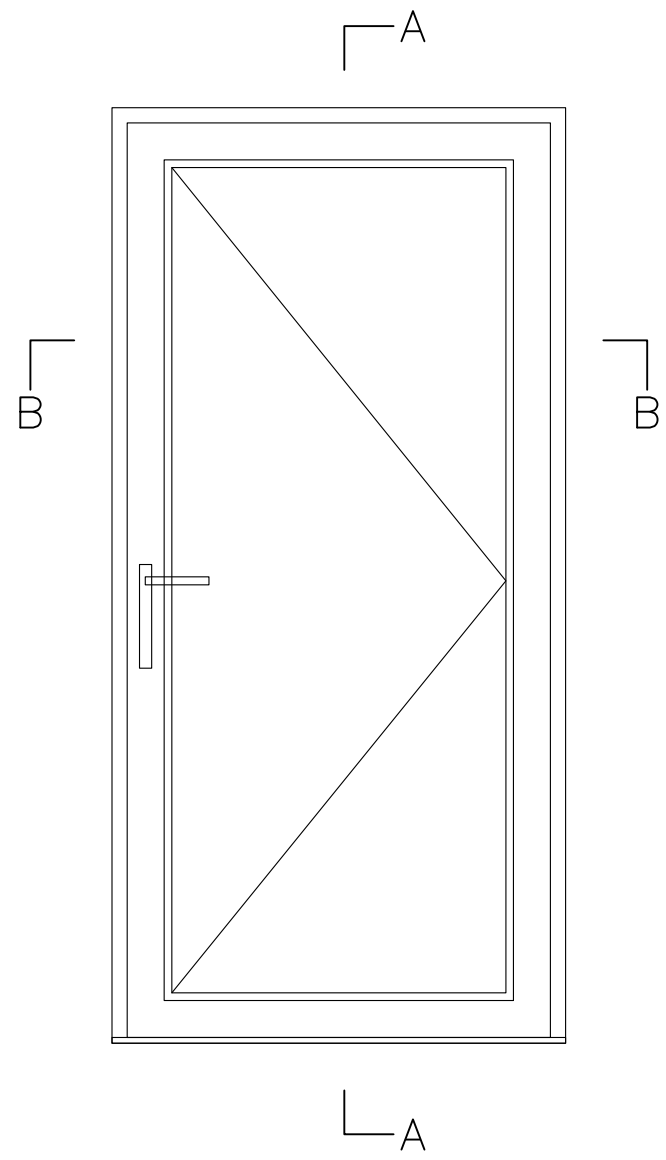

Section:  
B-B

Section:  
A-A

	System: 4500 SERIES		
	Title: Single In-Swing Door use EU Frame Snap on Nail-Fin, Sash Z98 and ADA-Threshold		
STARR WINDOWS & DOORS INC. 214 STARR ST. BROOKLYN NY, 11237 WWW.STARRWIN.COM	Date:	Scale:	Drawn by:
	Drawing No.:	SN:	Rev.:
	©		