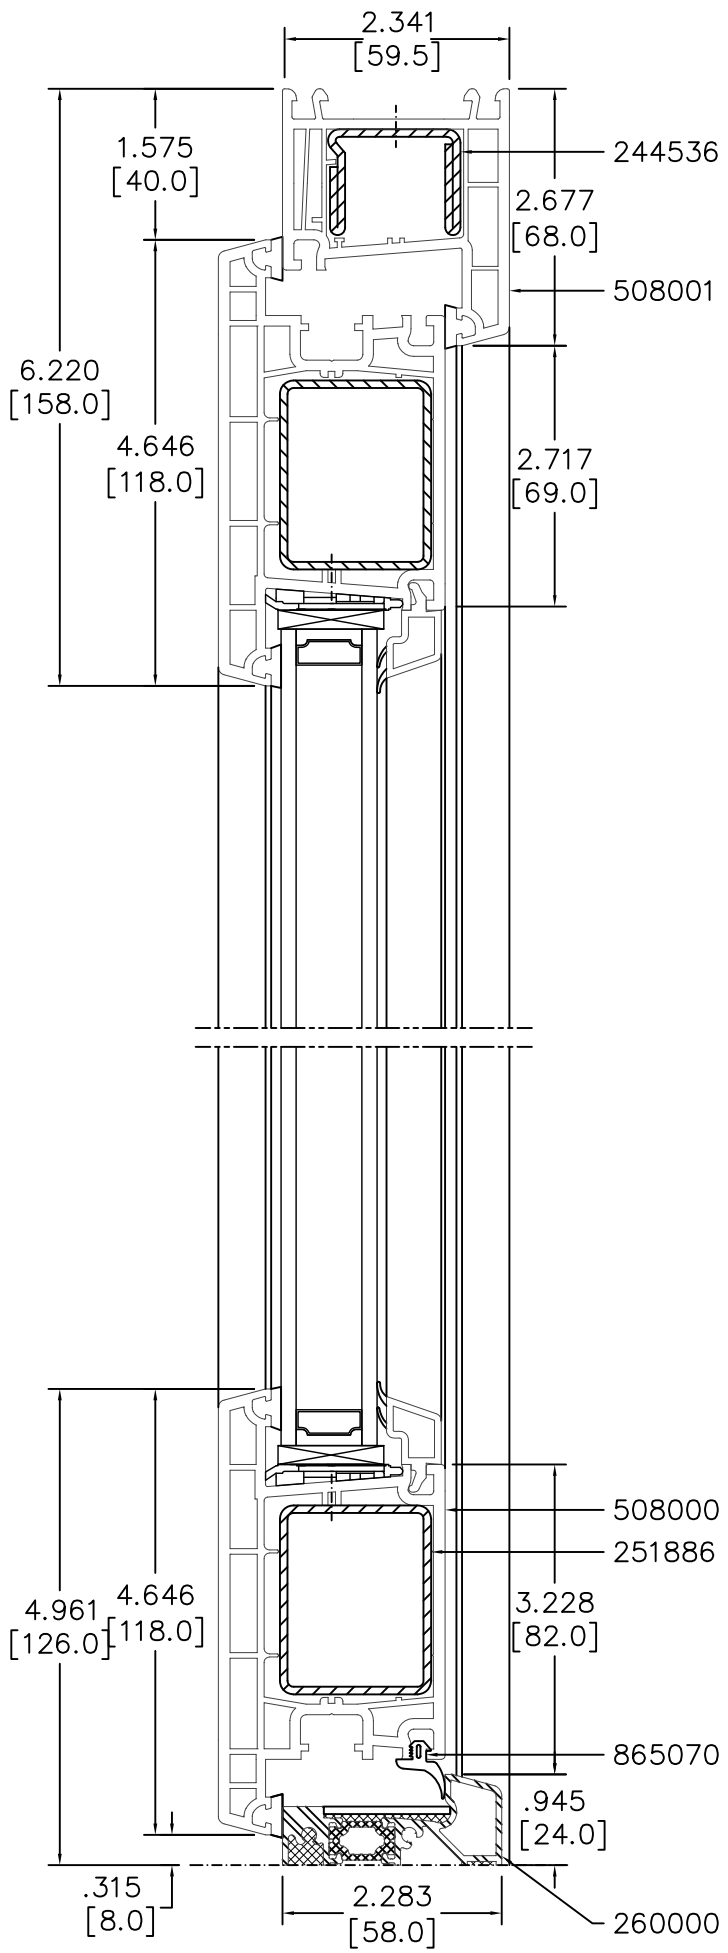

Section:
B-B

Section:
A-A

			System4500 SERIES		
			Title: Single Out-Swing Door use EU Frame, Sash T118 and Alu-Threshold		
		STARR WINDOWS & DOORS INC. 214 STARR ST, BROOKLYN NY, 11237 WWW.STARRWIN.COM	Date:	Scale:	Drawn by:
			Drawing No.:	SN:	Rev.: