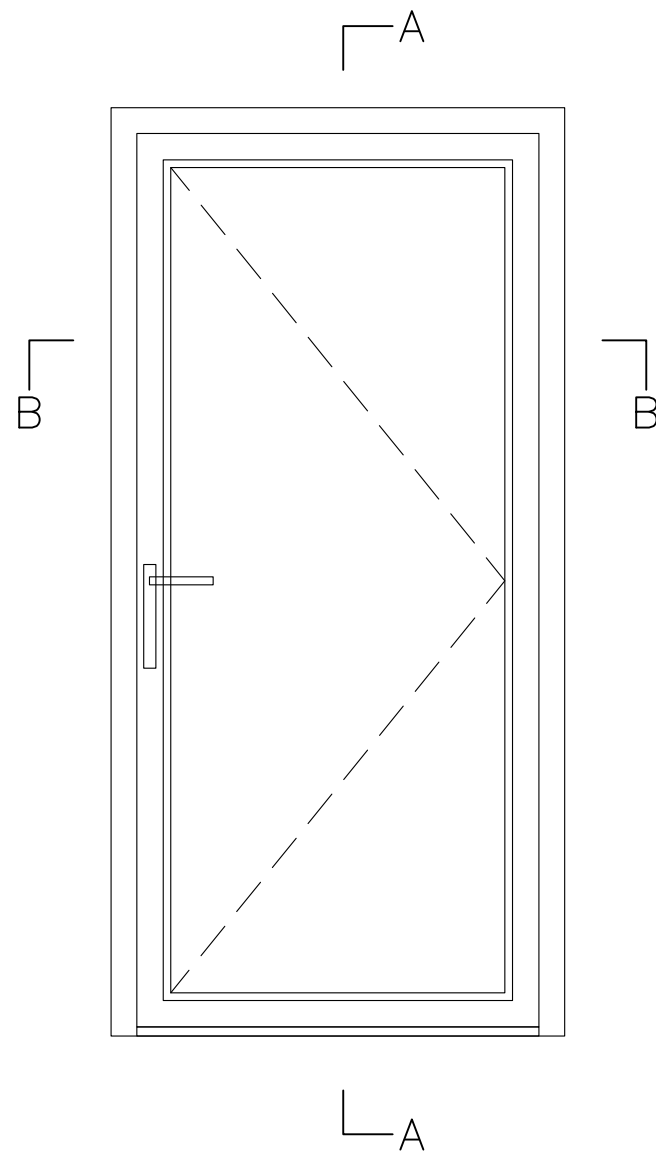

Section:
B-B

Section:
A-A

			System4500 SERIES		
			Title: Single Out-Swing Door use EU Frame, Sash T118 and Alu-Threshold		
		STARR WINDOWS & DOORS INC. 214 STARR ST, BROOKLYN NY, 11237 WWW.STARRWIN.COM	Date:	Scale:	Drawn by:
			Drawing No.:	SN:	Rev.: