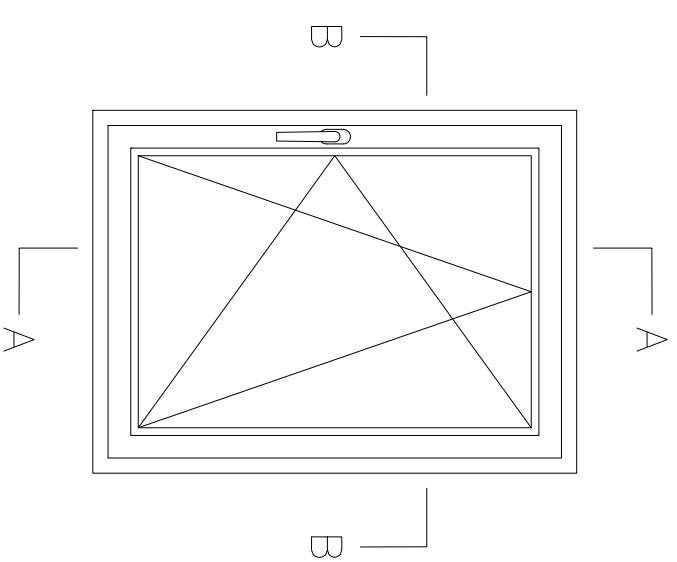

Section: A—A

Section: B—B

System: 4500 Series	
Title: Tilt—Turn Window with EU Frame and Sash Z6C	
Date:	Drawn by:
Scale:	Rev.:
Rev #	Revision Description & Date
 STARR WINDOWS & DOORS, INC. 214 STARR ST. BROOKLYN, NY, 11237 WWW.STARRWIN.COM	