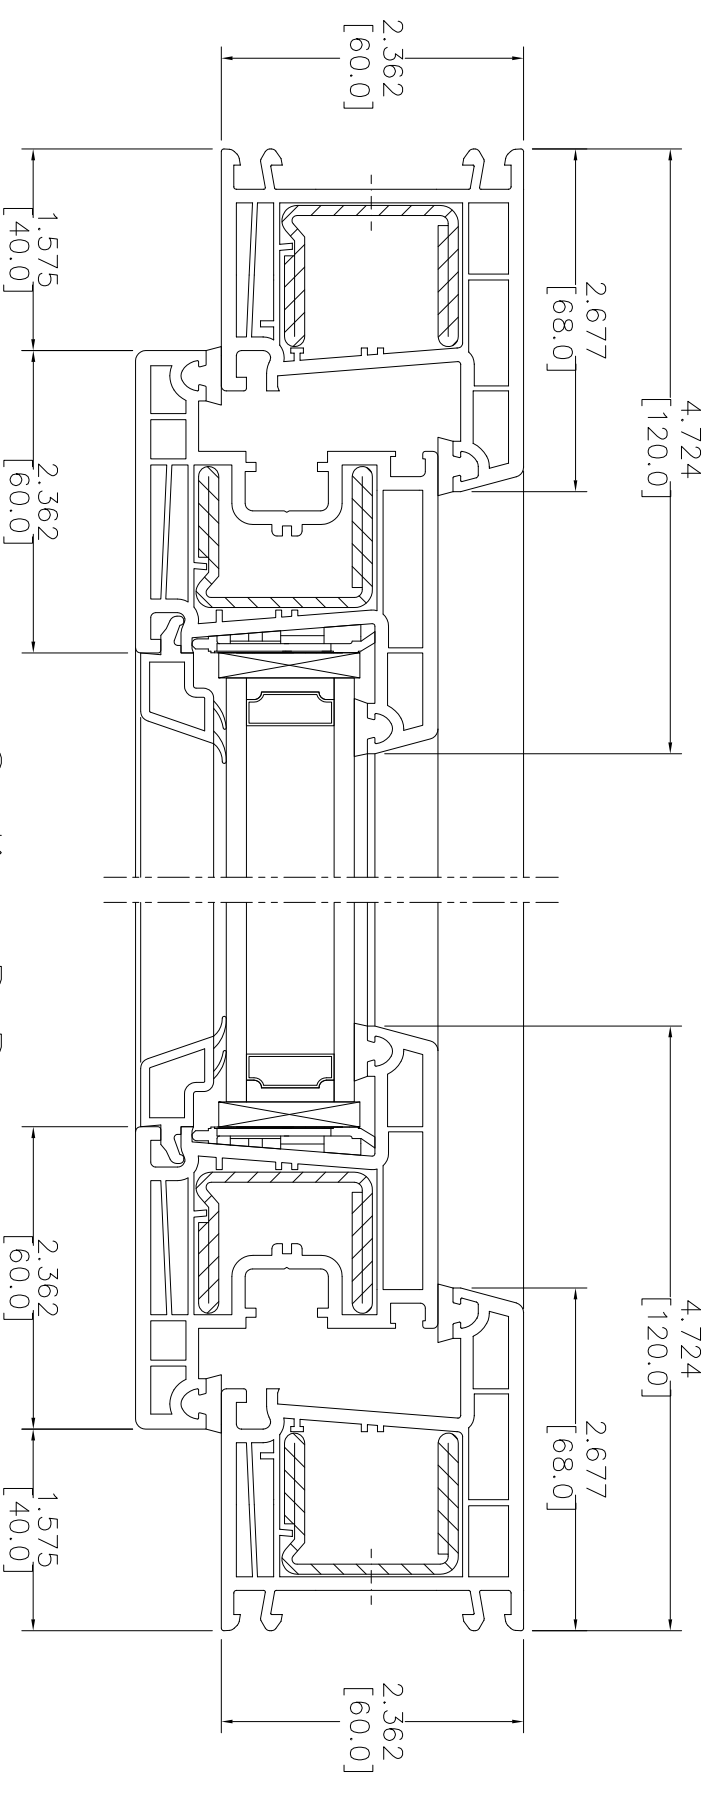

Section: A—A

Section: B—B

System: 4500 Series	
Title: Tilt—Turn Window with EU Frame and Sash Z6C	
Date:	Drawn by:
Scale:	Rev.:
Rev #	Revision Description & Date
 STARR WINDOWS & DOORS, INC. 214 STARR ST. BROOKLYN, NY, 11237 WWW.STARRWIN.COM	