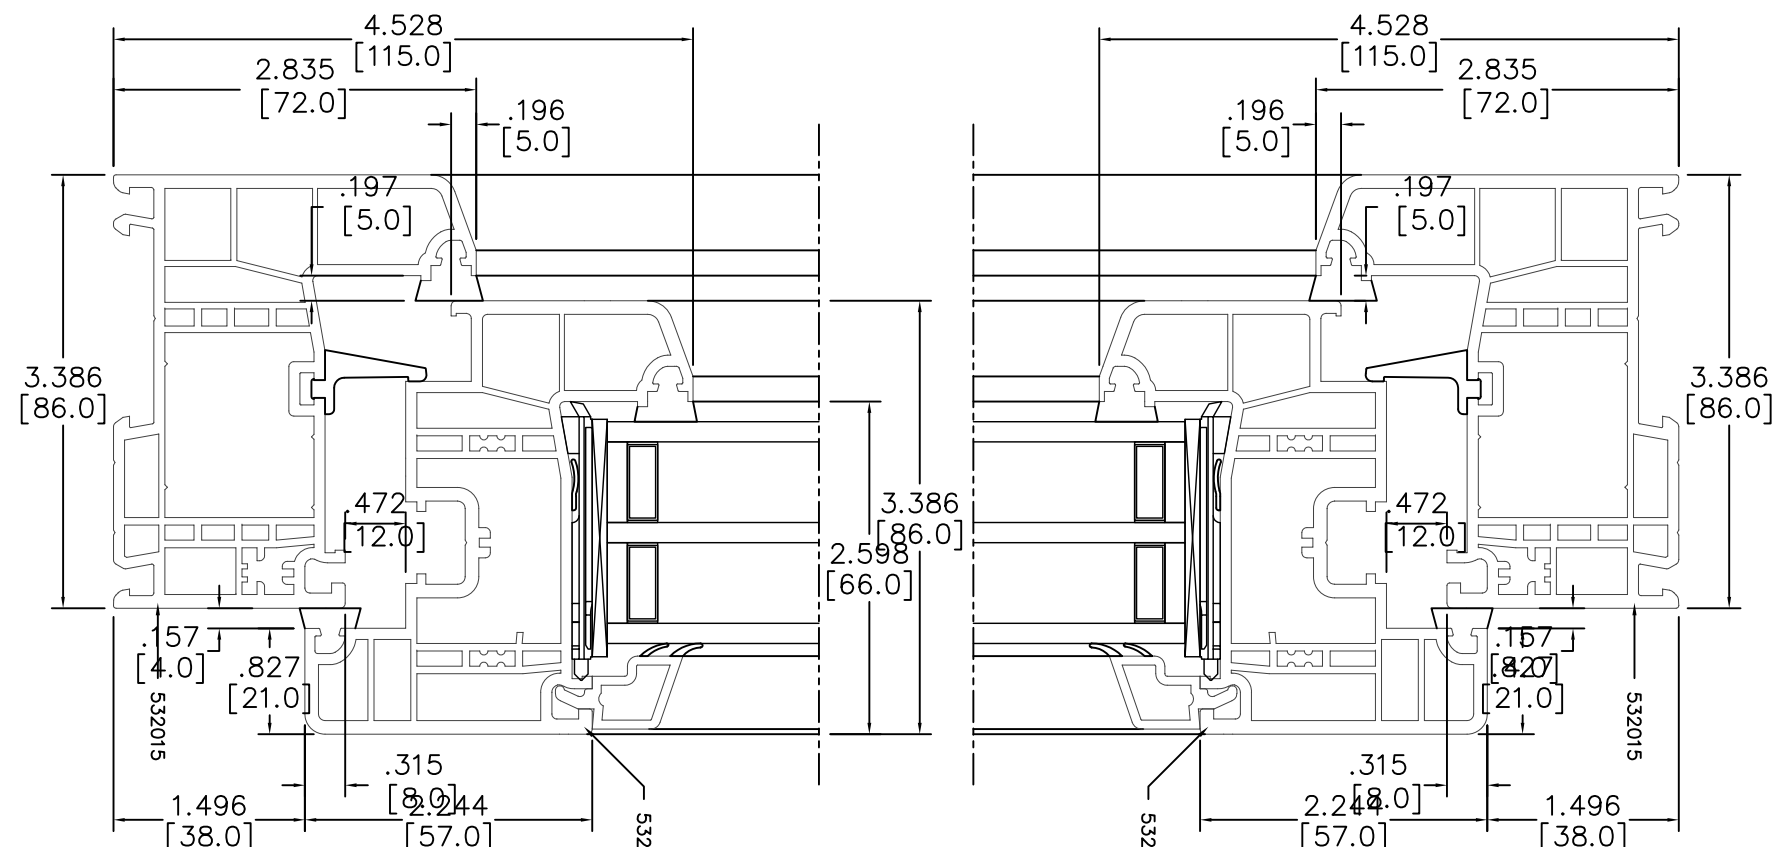

Section: A-A

Section: B-B

Rev	#Revision	Description & Date

STARR WINDOWS & DOORS INC.
214 STARR ST, BROOKLYN NY, 11237
WWW.STARRWIN.COM

System: 4700 Series (GENEO)
Title: OPERABLE WINDOW

Date: Scale: Drawn by:
Drawing No.: Rev.: