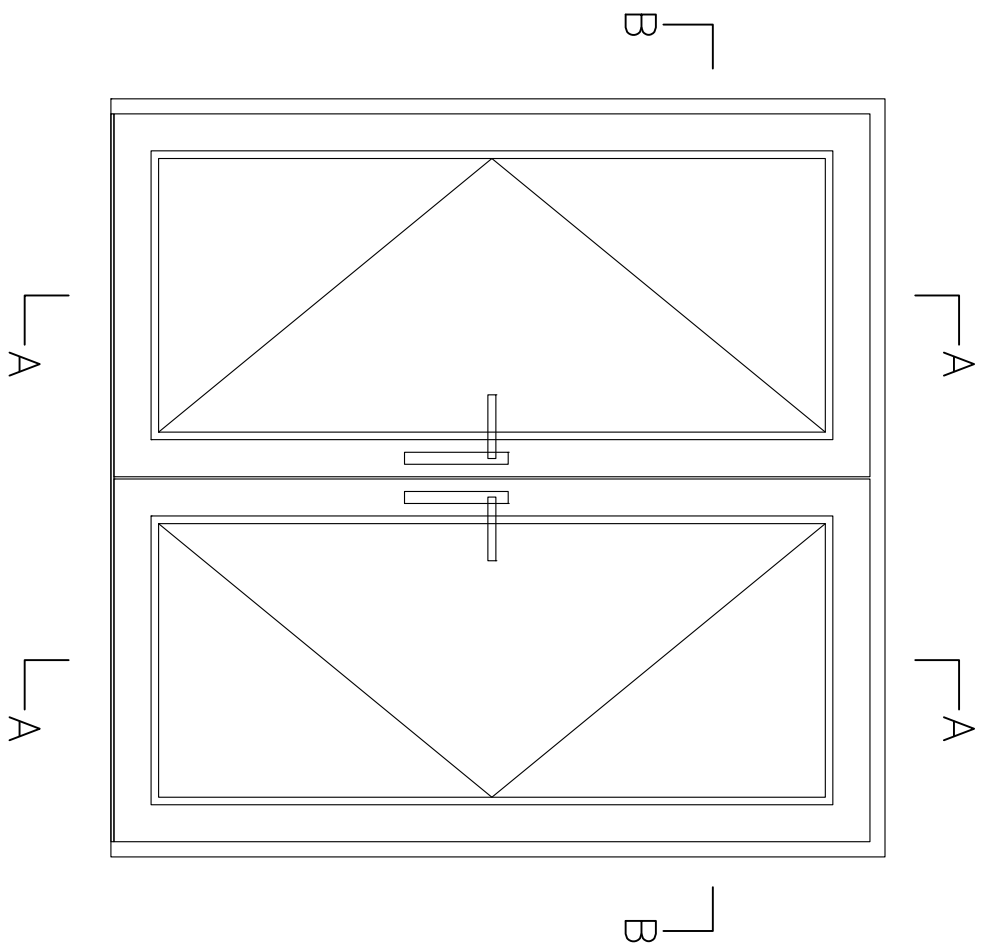

Section: A-A

Section: B-B

STARR WINDOWS & DOORS INC.
214 STARR ST. BROOKLYN NY, 11237
WWW.STARRWIN.COM

System: 4500 SERIES

Title: Double In-Swing Door use EU Frame,
Sash Z98 and Alu-Threshold

Date: Scale: Drawn by:
Drawing No.: SN: Rev.: