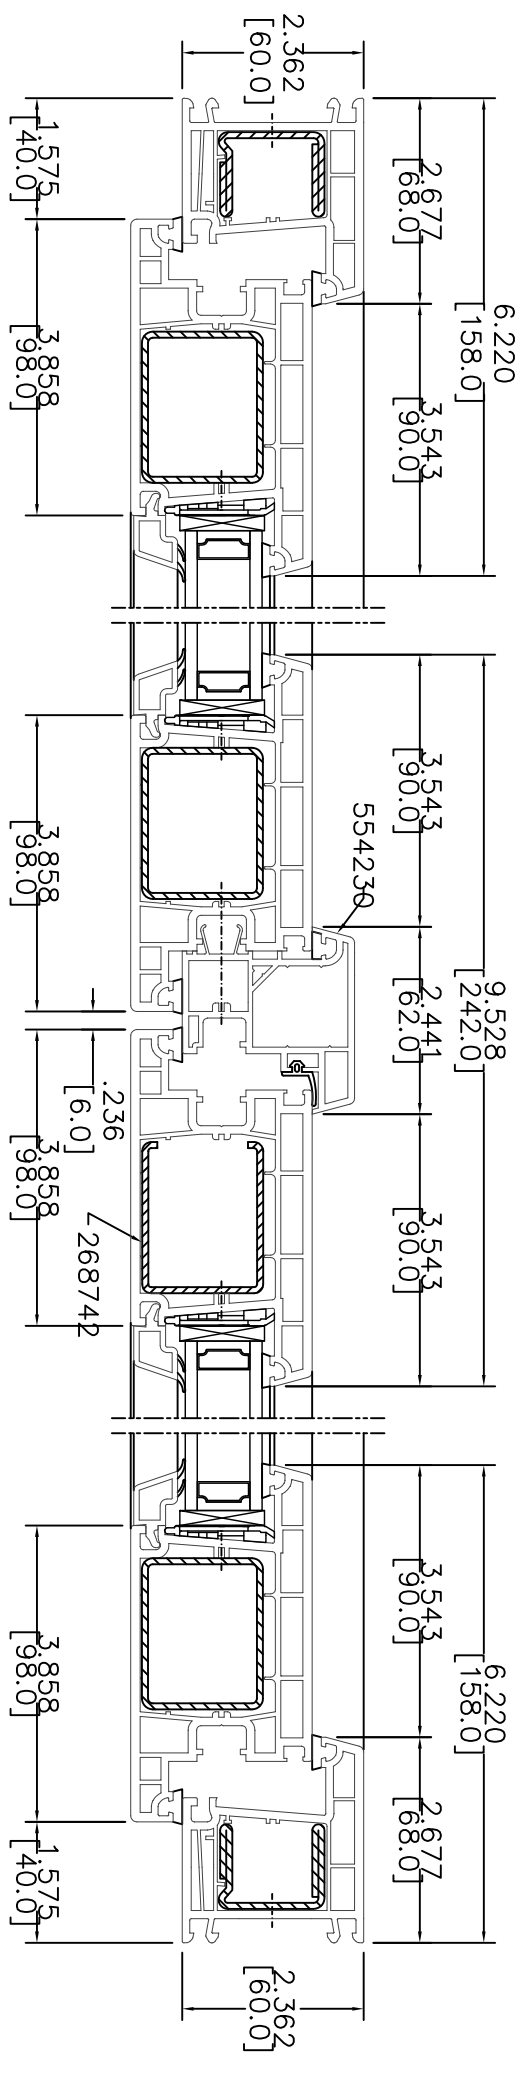

Section: A-A

Section: B-B

STARR WINDOWS & DOORS INC.
214 STARR ST. BROOKLYN NY, 11237
WWW.STARRWIN.COM

System: 4500 SERIES

Title: Double In-Swing Door use EU Frame,
Sash Z98 and Alu-Threshold

Date: Scale: Drawn by:
Drawing No.: SN: Rev.: