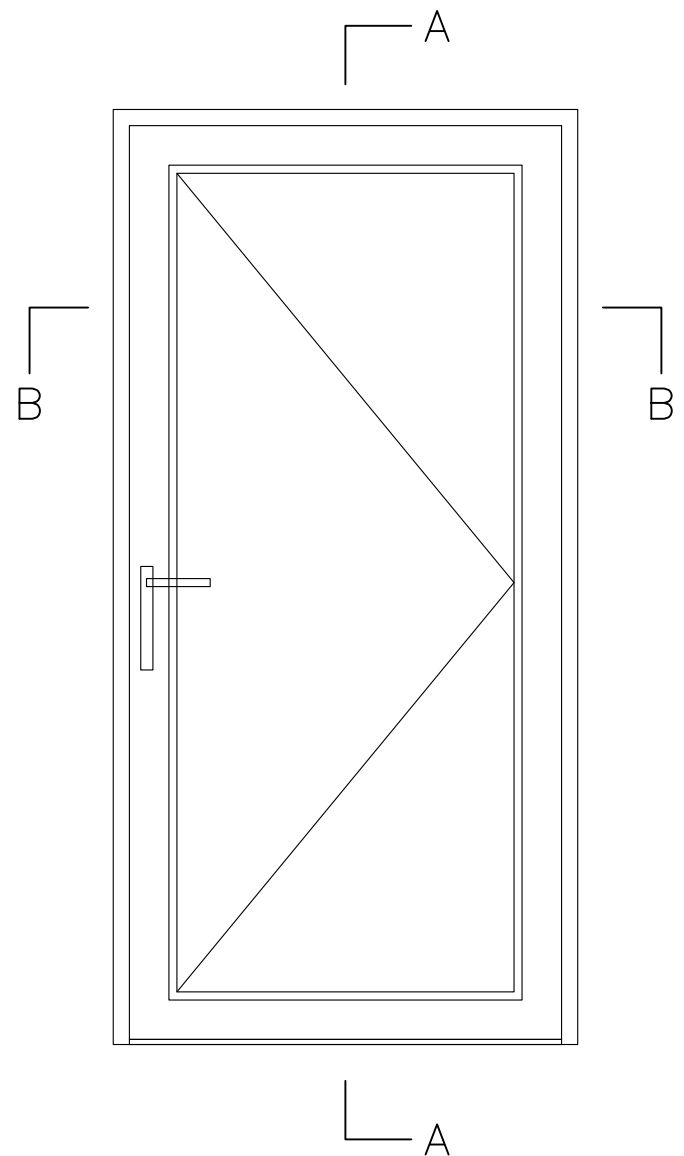

Section: B-B

Section: A-A

Rev #	Description

STARR WINDOWS & DOORS INC.
214 STARR ST, BROOKLYN NY, 11237
WWW.STARRWIN.COM

System: 4500 SERIES
Title: Single IN-Swing Door use EU Frame, Sash Z98 and Alu-Threshold

Date:	Scale:	Drawn by:
Drawing No.:	SN:	Rev.: