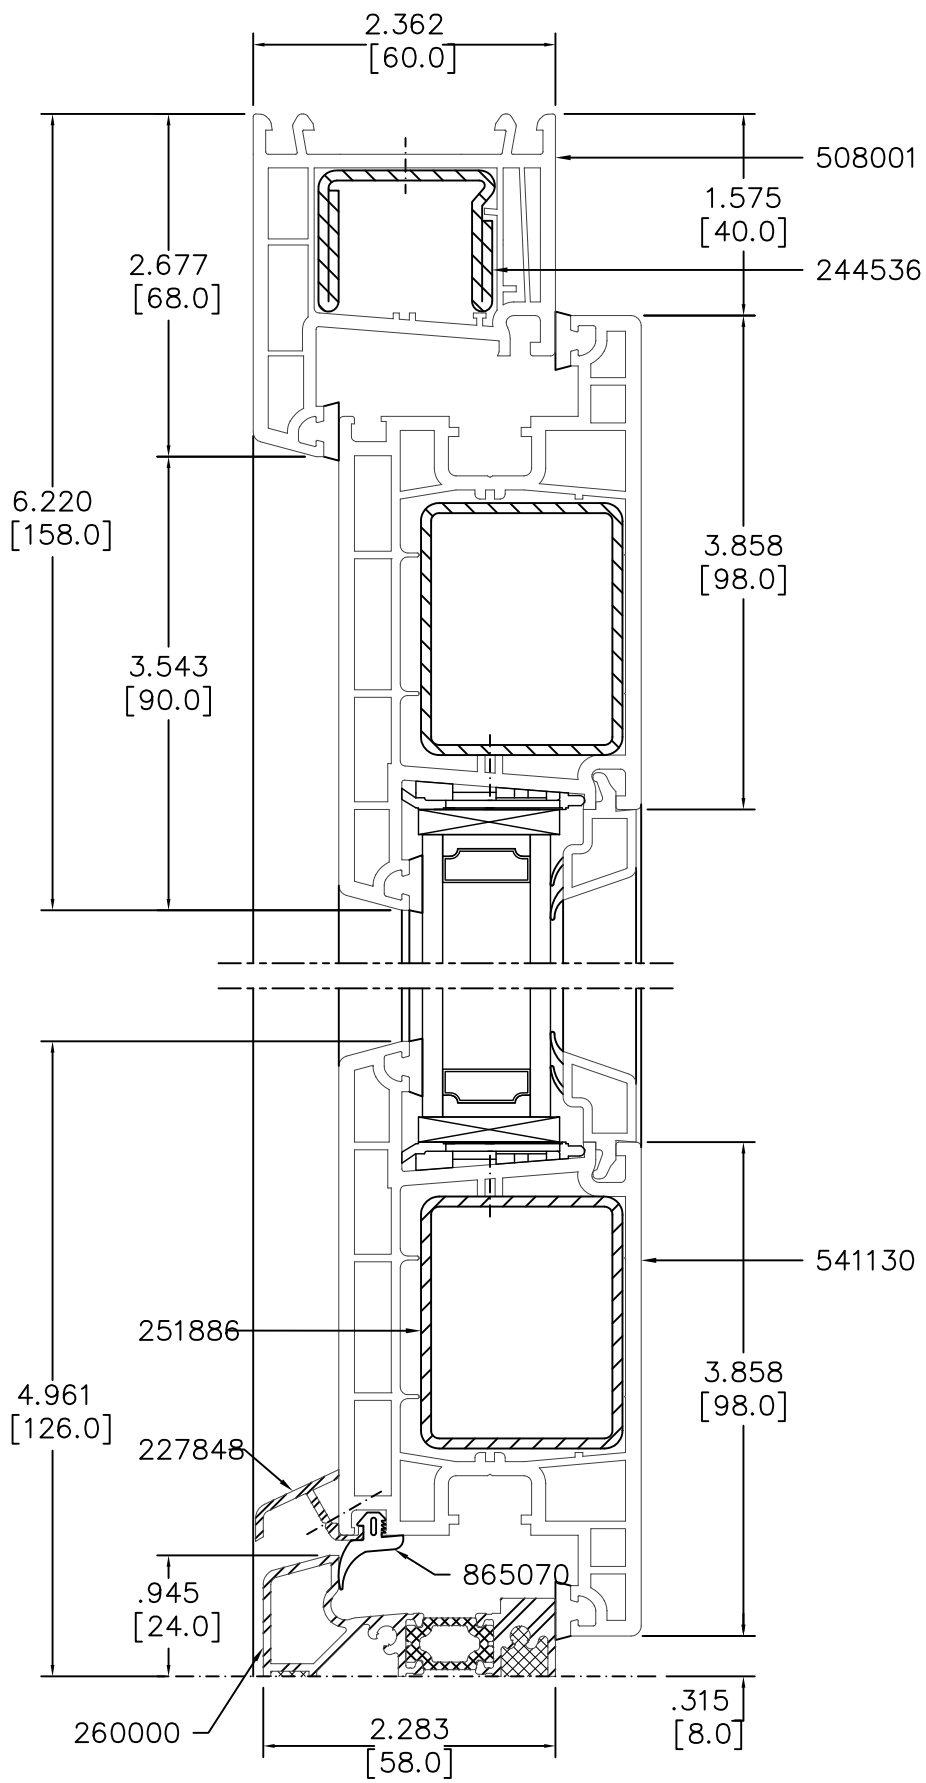

Section: B-B

Section: A-A

Rev #	Description

STARR WINDOWS & DOORS INC.
214 STARR ST, BROOKLYN NY, 11237
WWW.STARRWIN.COM

System: 4500 SERIES
Title: Single IN-Swing Door use EU Frame, Sash Z98 and Alu-Threshold

Date:	Scale:	Drawn by:
Drawing No.:	SN:	Rev.: